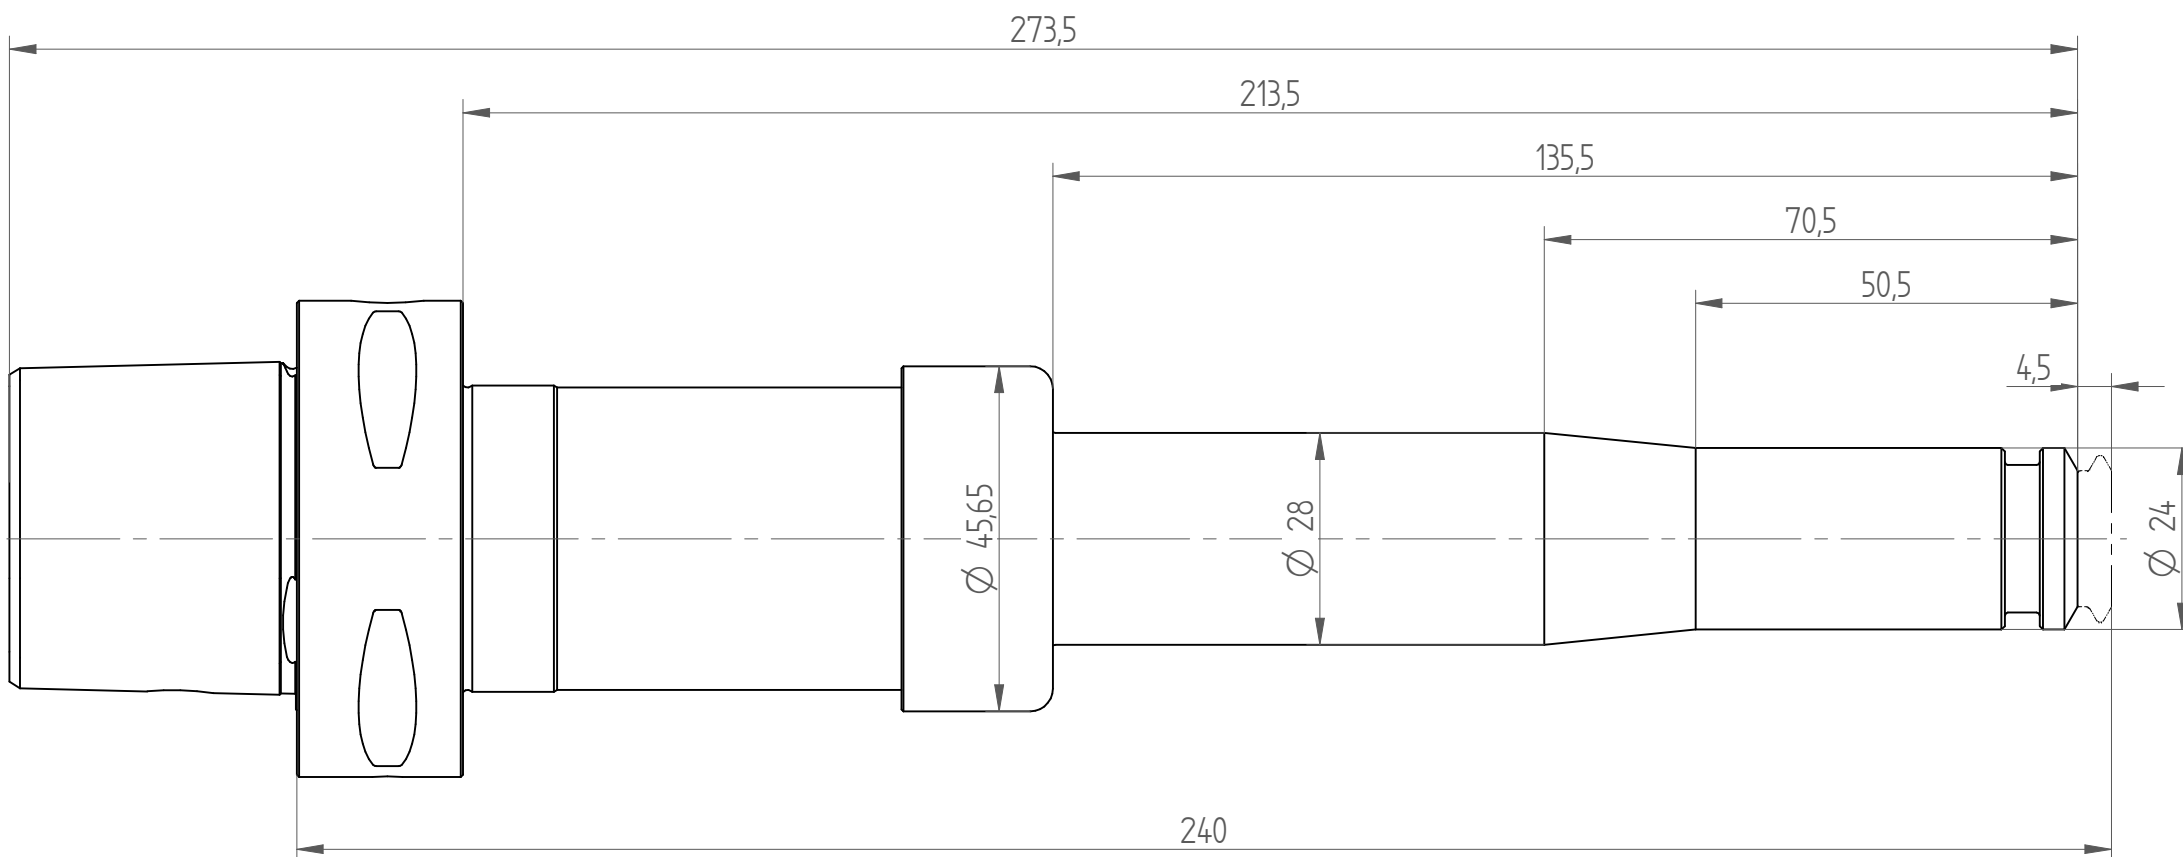

Swiss
Precision
Tools

REGO-FIX®

REGO-FIX AG
Obermattweg 60
4456 Tenniken / Switzerland

Phone +41 61 976 14 66
Fax +41 61 976 14 14
www.rego-fix.com

This is a non-controlled copy. All information given herein is subject to change without notice

The information given herein has been carefully checked and is believed to be correct. REGO-FIX, however, assumes no responsibility or liability for any errors, inaccuracies or omissions that may appear in this drawing

This document is subject to copyright laws. No part of this document may be reproduced or transmitted in any form or any means, electronic or mechanic, for any purpose, without the express written permission of REGO-FIX

Type : C6_PG15x240_XL
Part No. : 888673070
Date : 30.01.2015
Scale : 1:1